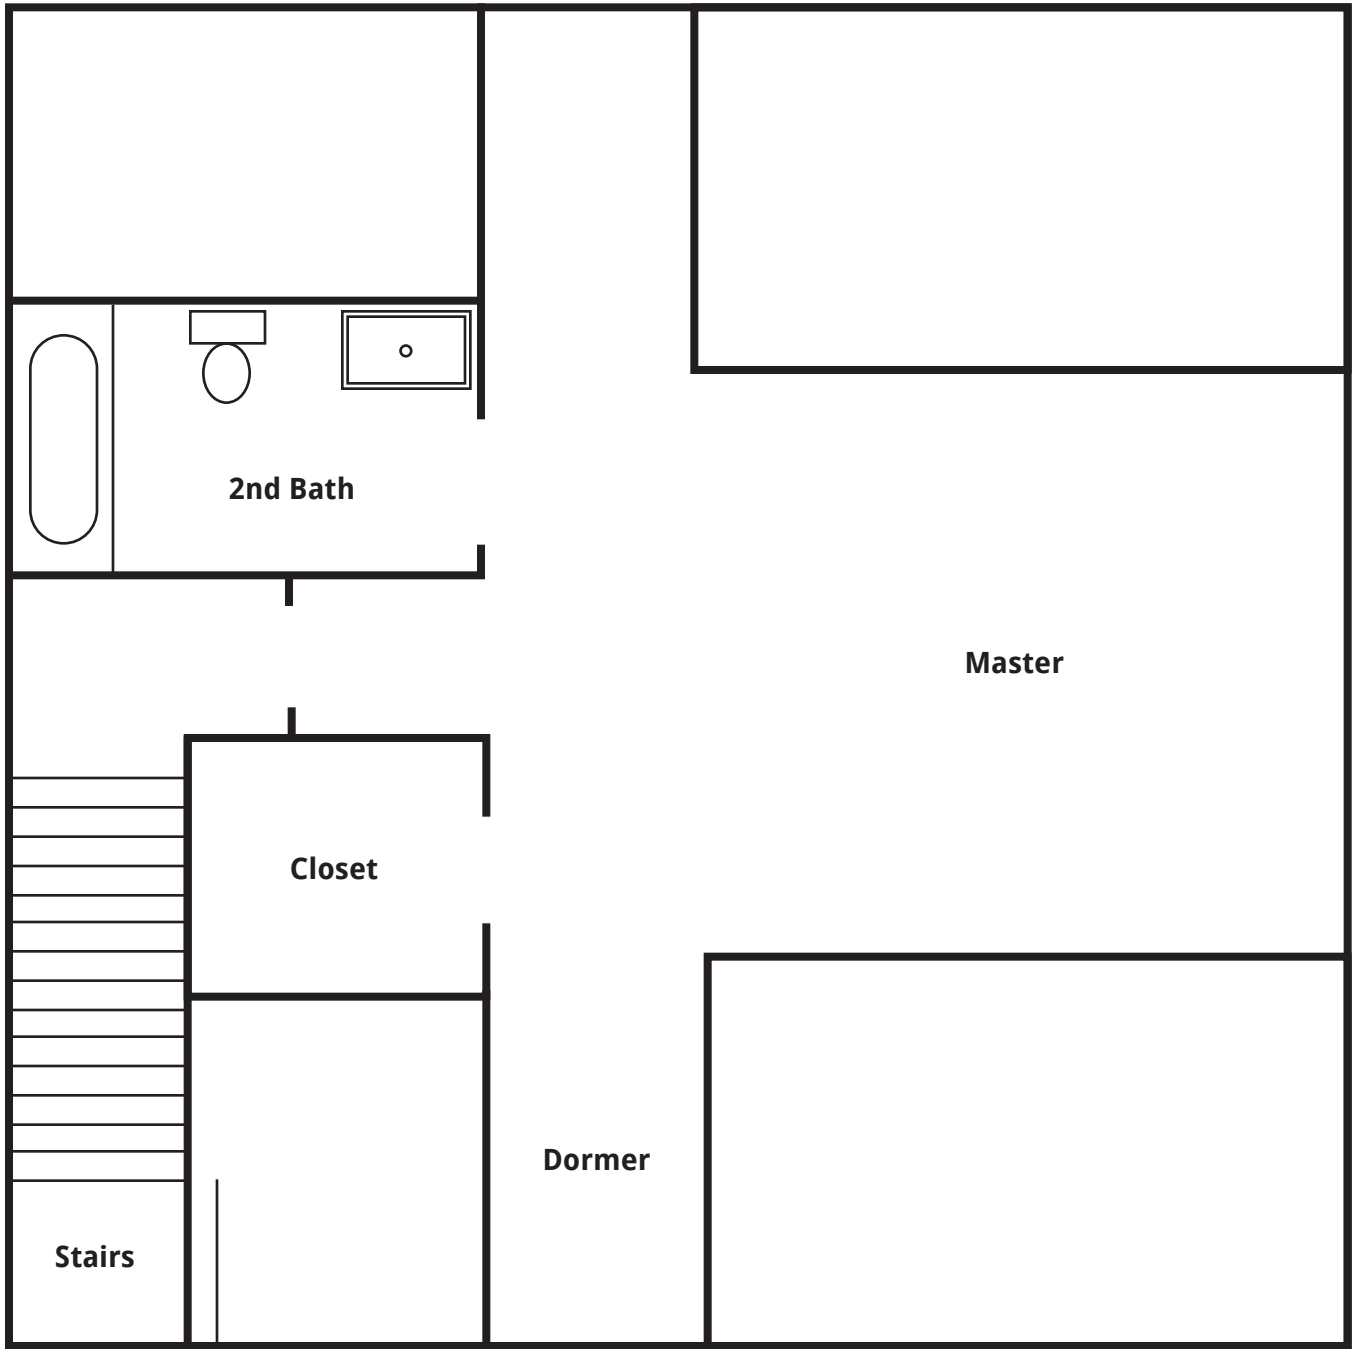

PLEASANT VIEW

E S T A T E S

Townhouse 1st Floor

1,150 square feet (includes 2nd floor)

Townhouse 2nd Floor