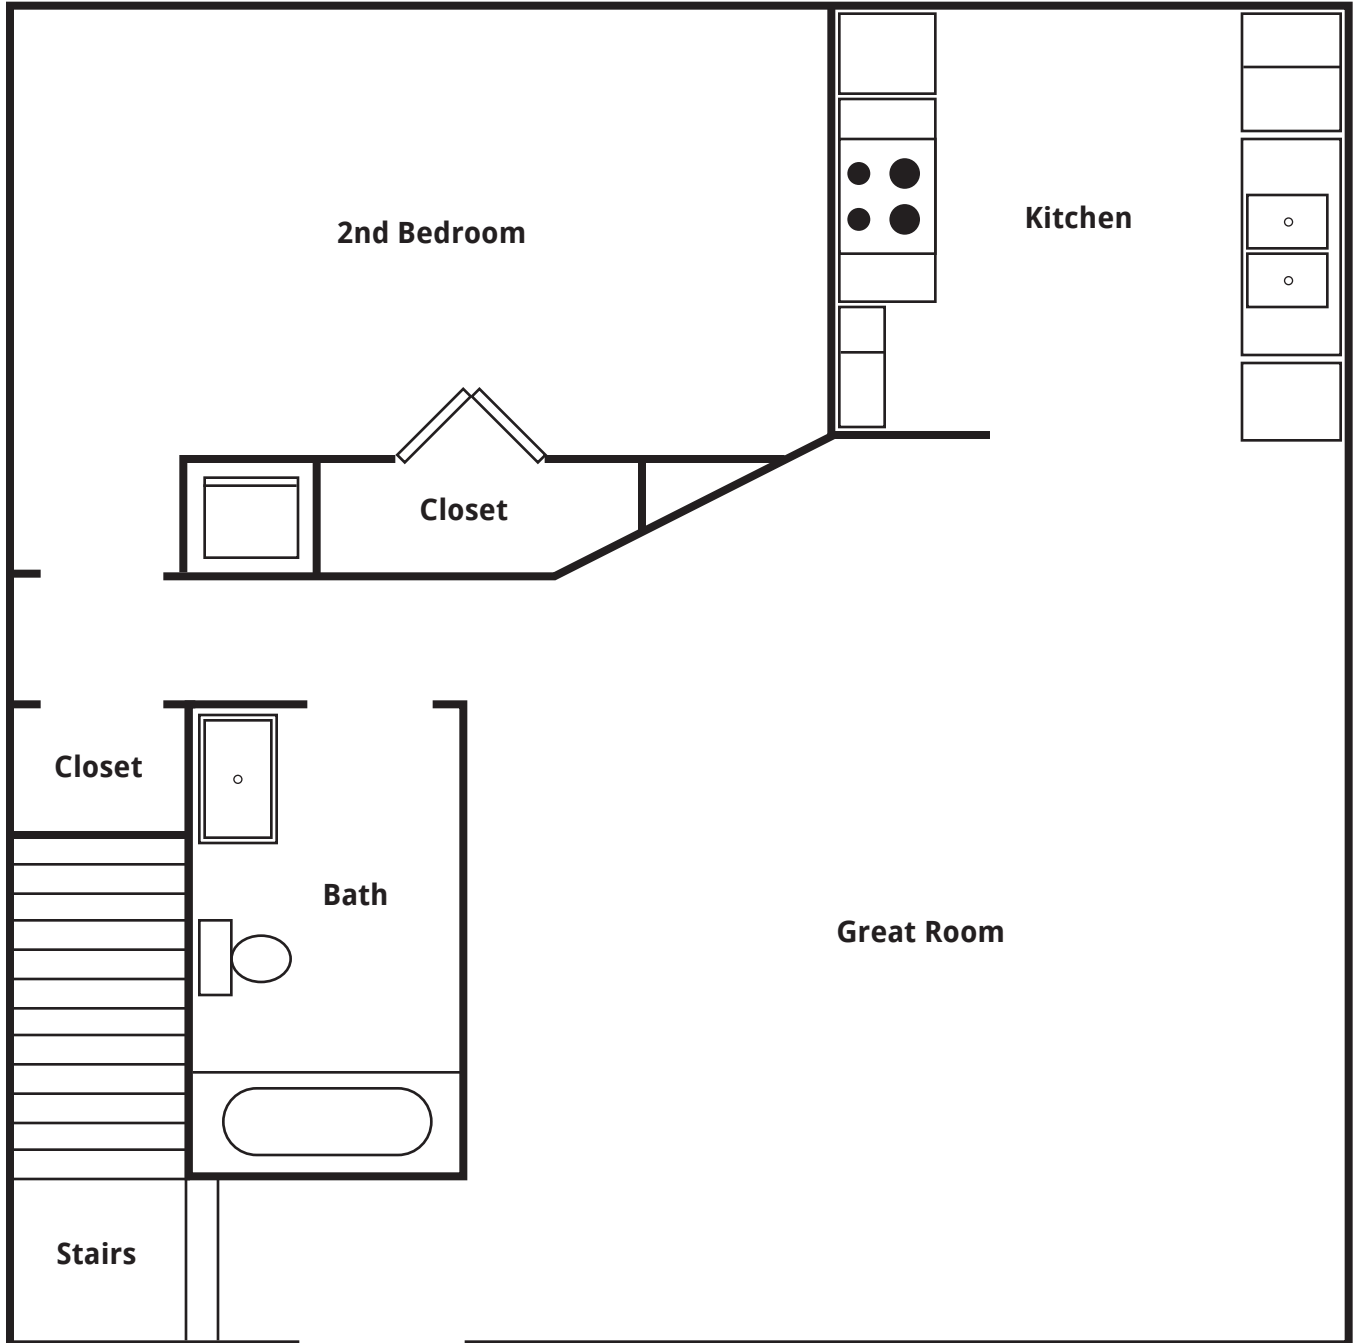

PLEASANT VIEW

E S T A T E S

Townhouse 1st Floor

1,150 square feet (includes 2nd floor)

Townhouse 2nd Floor